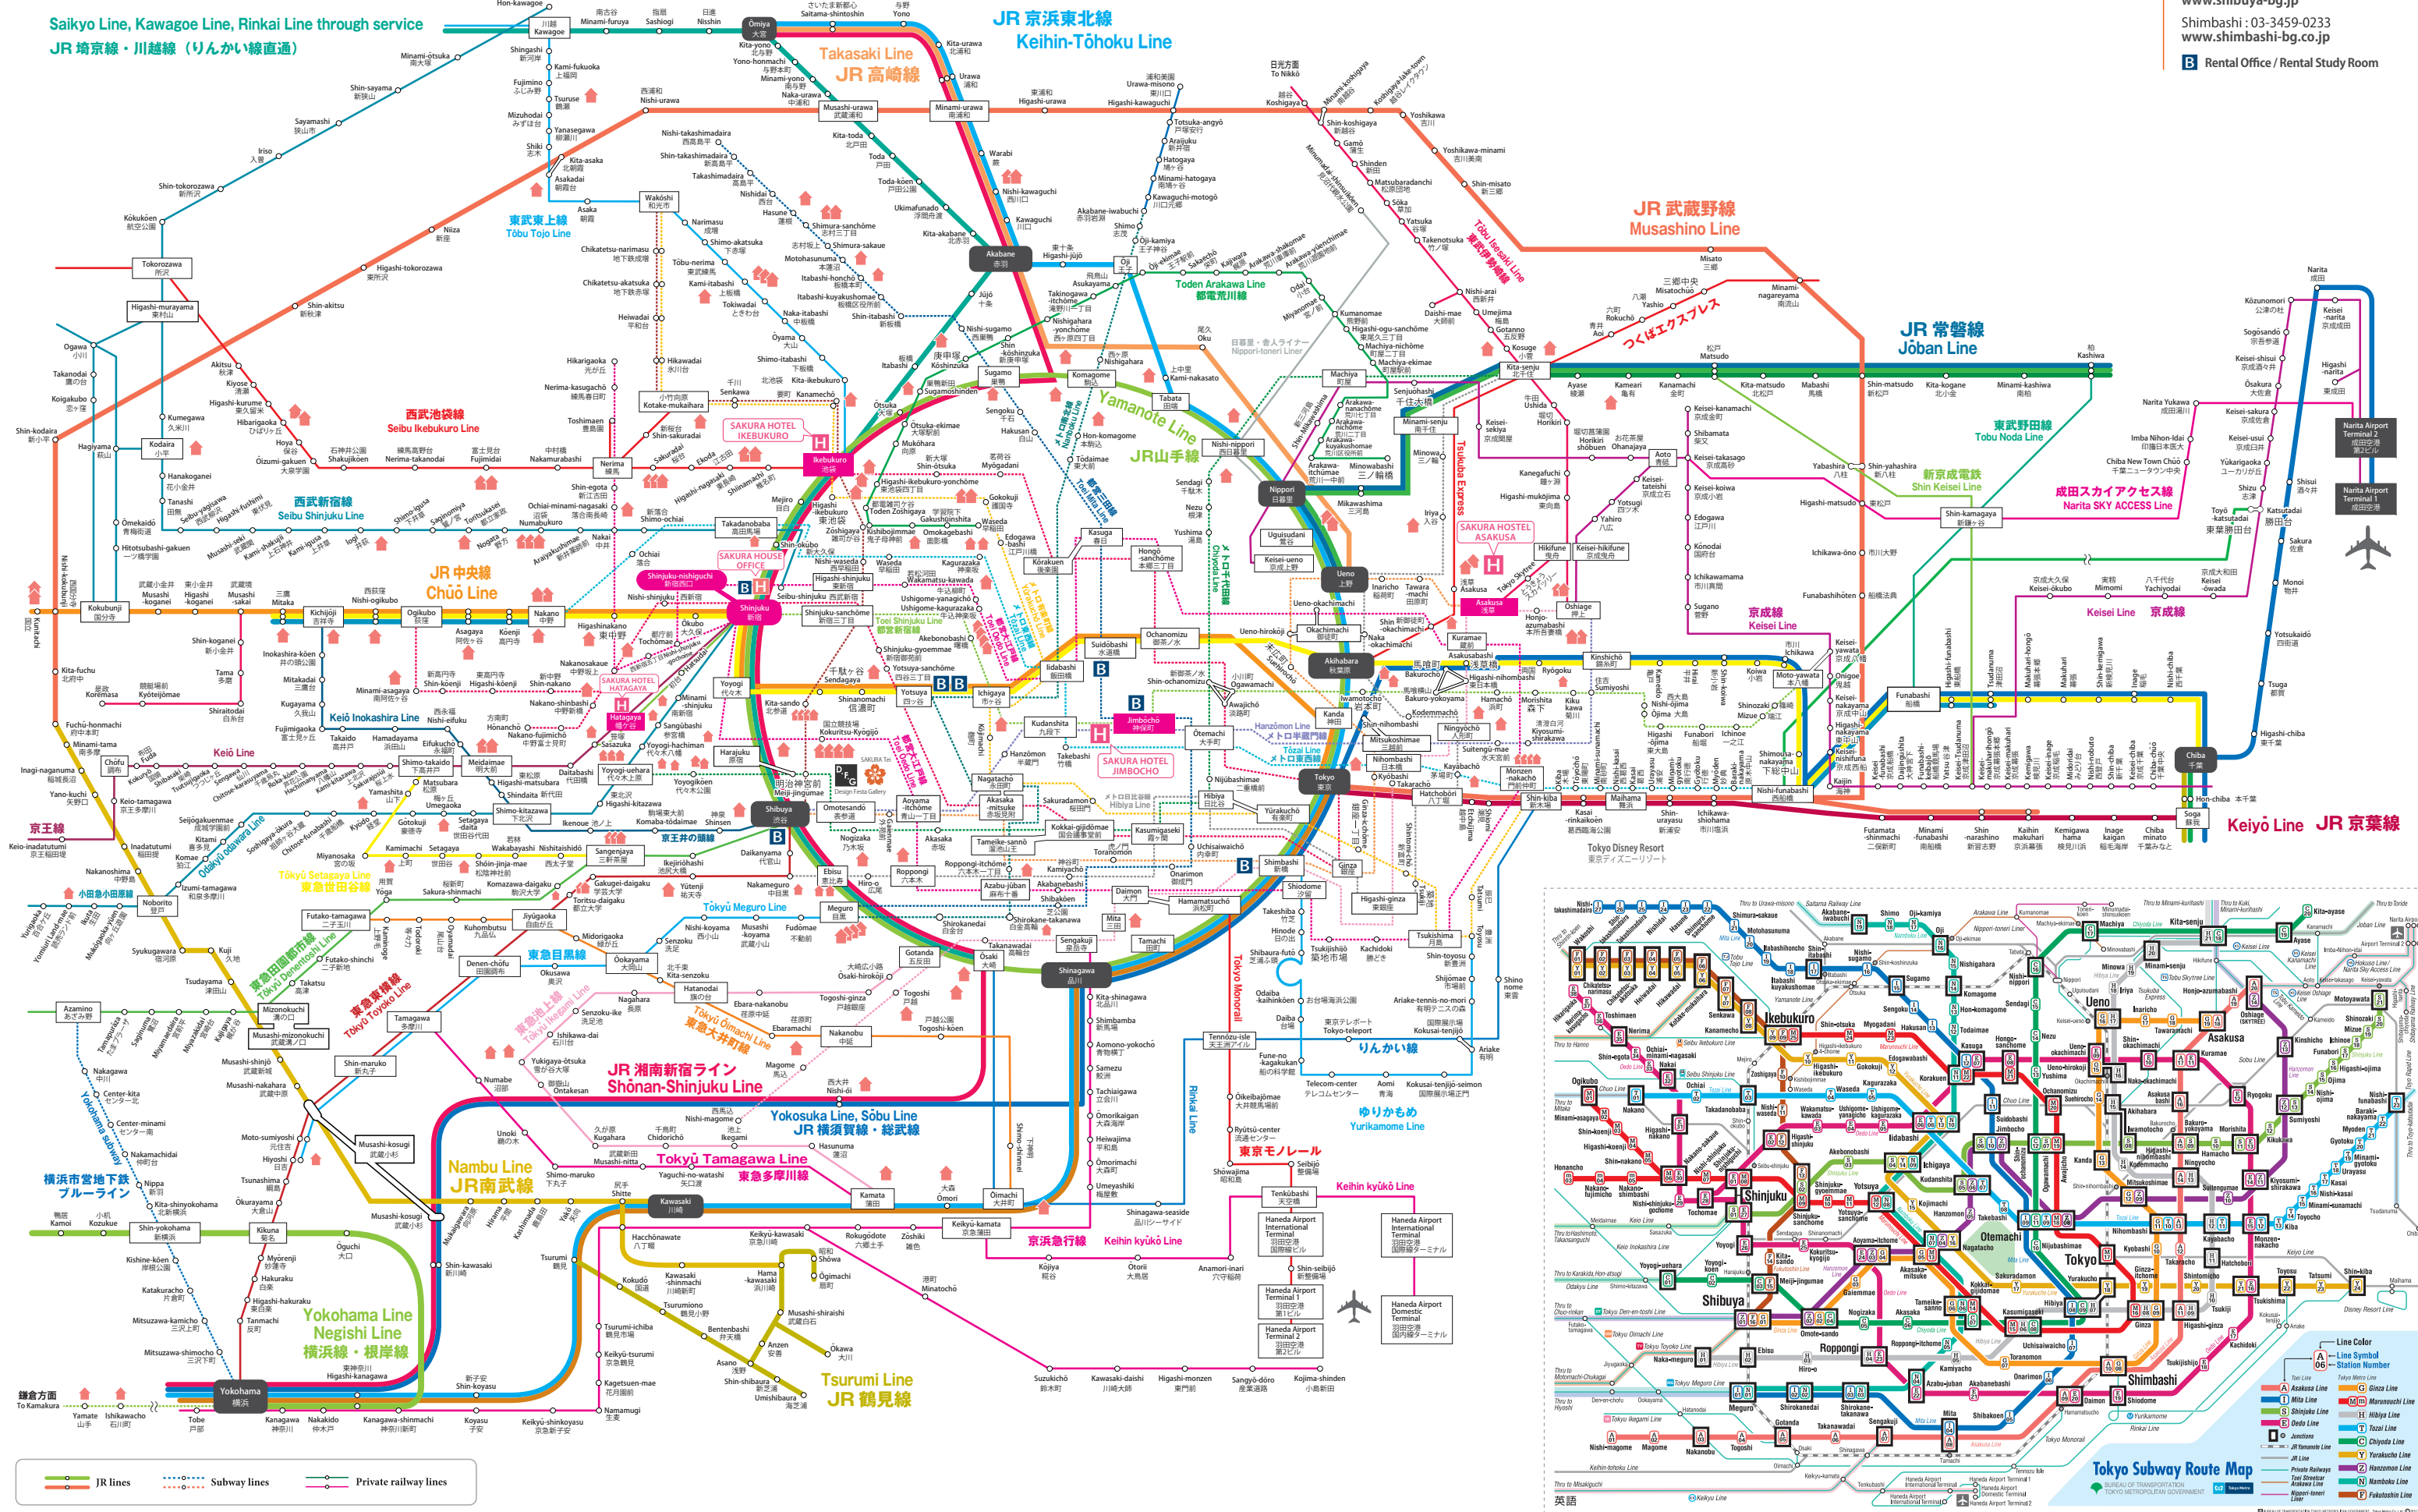

SAKURA HOUSE / SAKURA HOTEL & HOSTEL TRAIN & SUBWAY MAP TOKYO

Tokyo Share House & Apartment for Rent
SAKURA HOUSE
www.sakura-house.com
SHINJUKU OFFICE : 03-5330-5250
Share House / Apartment / Dormitory

Affordable and Friendly Hotels in Tokyo JAPAN
SAKURA HOTEL & HOSTEL
www.sakura-hotel.co.jp
Sakura Hotel IKEBUKURO : 03-3971-2237
Sakura Hotel HATAGAYA : 03-3469-5211
Sakura Hotel JIMBOCHO : 03-3261-3939
Sakura Hostel ASAKUSA : 03-3847-8111
Sakura Hotel & Sakura Hostel

International Art Gallery in Harajuku
DESIGN FESTA GALLERY
www.designfestagallery.com
TEL : 03-3479-1442
Design Festa Gallery

Okonomiyaki Restaurant at Harajuku
さくら亭
www.sakuratei.co.jp
TEL : 03-3479-0039
SAKURA Tei

Rental Office in Tokyo
Business Garden
Shinjuku : 03-6890-1111
www.shinjuku-bg.jp
Yotsuya Annex : 03-5366-4700
www.yotsuya-bg.jp/annex
Yotsuya : 03-3358-1913
www.yotsuya-bg.jp
Shibuya : 03-6892-1111
www.shibuya-bg.jp
Shimbashi : 03-3459-0233
www.shimbashi-bg.co.jp
Rental Office / Rental Study Room